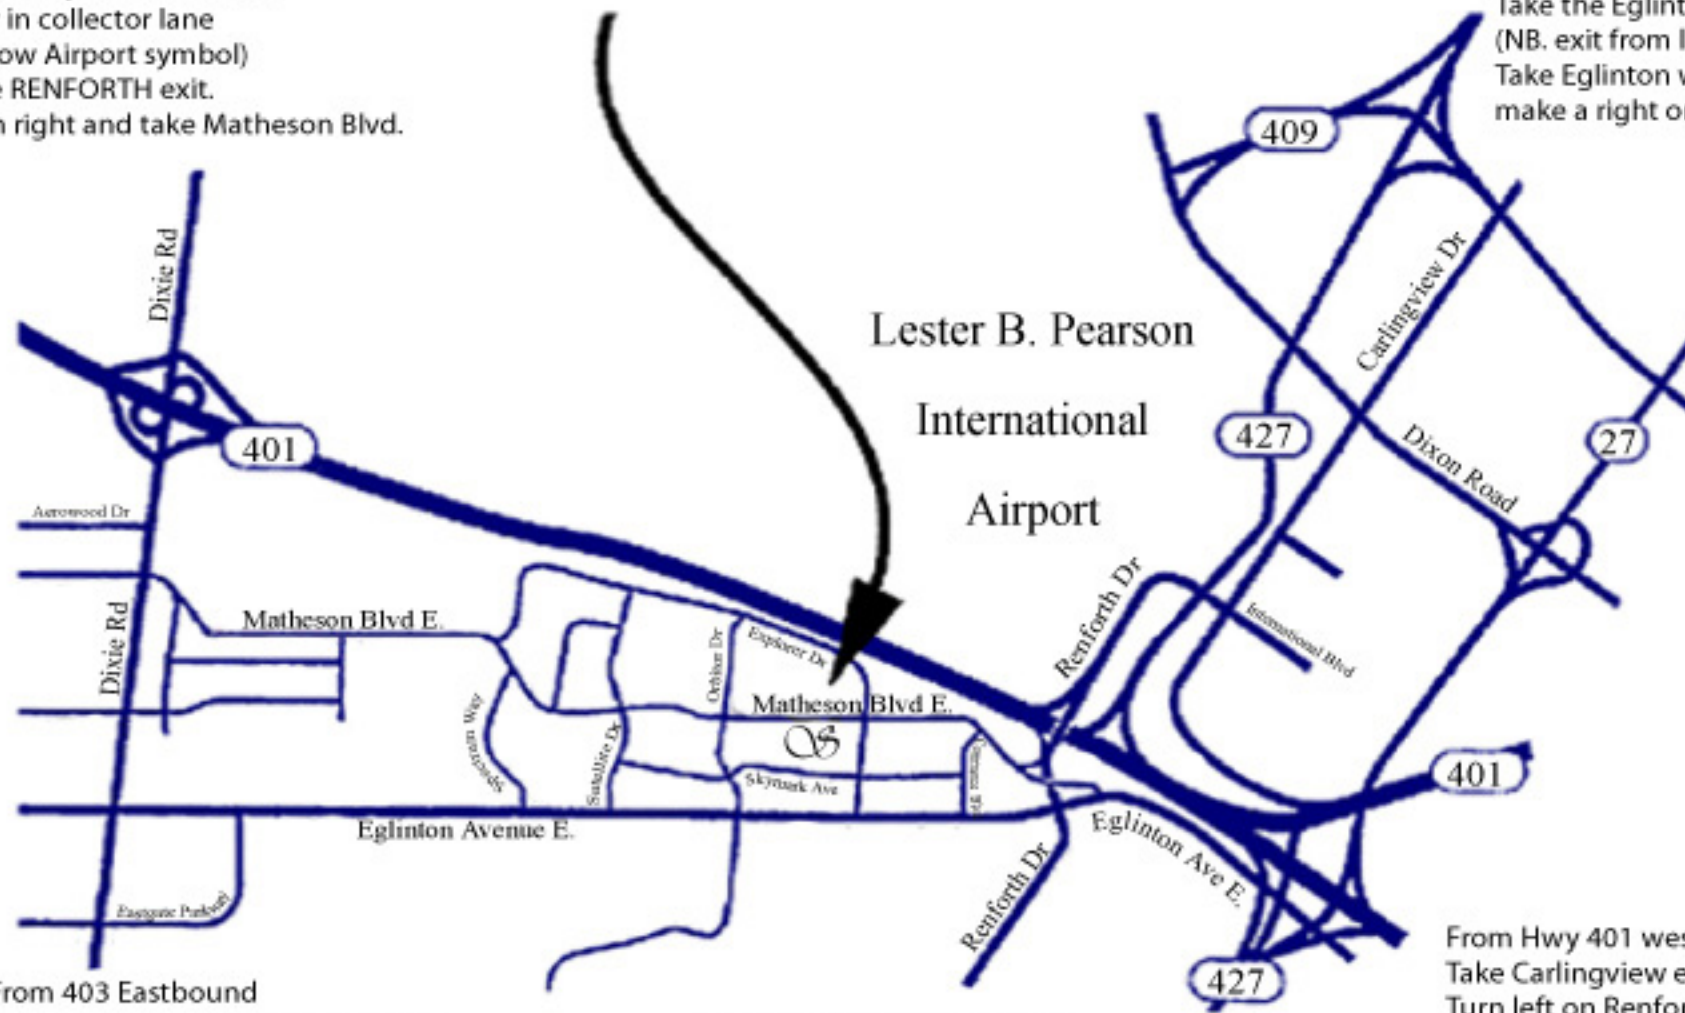

Signature Insurance Brokers Inc.

2601 Matheson Blvd. E., Unit 36, Mississauga

(905) 625-8200 ~ (416) 622-4159 ~ E-mail: signatureinsurance@bellnet.ca

From Hwy 401 eastbound
stay in collector lane
(follow Airport symbol)
take RENFORTH exit.
Turn right and take Matheson Blvd.

From Hwy 427 southbound
Take the Eglinton exit
(NB. exit from left lane)
Take Eglinton westbound and
make a right onto Matheson

From 403 Eastbound
Take 401 collectors to Renforth exit.
Turn right and take Matheson Blvd.

From Hwy 427 northbound
take the Eglinton Ave. westbound exit.
Turn right at Matheson.(1st stop light)

From Hwy 401 westbound
Take Carlingview exit.
Turn left on Renforth Dr.
After crossing over Hwy 401
Take Matheson Blvd. (bear right)